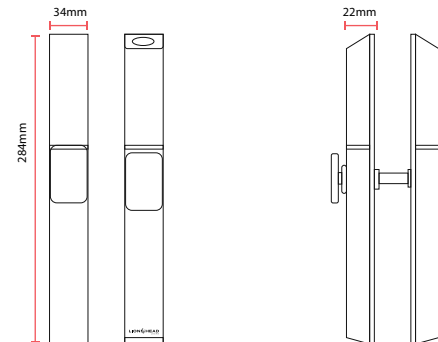

DETAILED MEASUREMENTS

FEATURES

IP Rating	IP 66 (exterior only)
Unlocking Methods	BLE, WiFi, Fingerprint, PIN, RFID Card, Key, Fob,
User Capacity	200 Fingerprint, 150 Pin Code, 200 Card
Wireless Protocol	TTLock BLE, TTLock WiFi/BLE
Key Override	Yes (track style key)
Working Temperature	-10C - 55C
Working Humidity	0% - 95% RH
Door Thickness	35mm - 65mm
Handling	Not applicable
Applications	Wooden & metal doors, patio doors